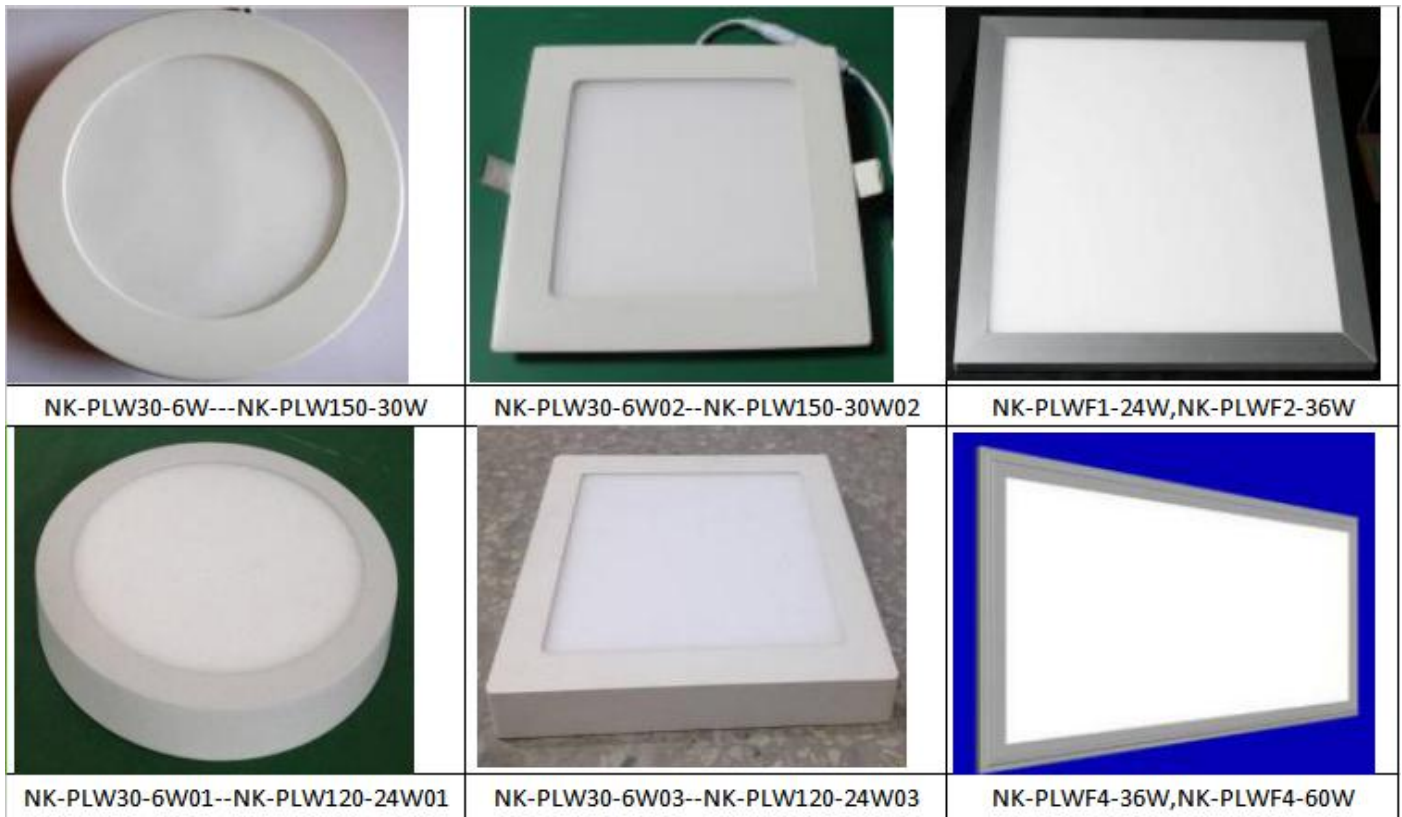

## Ordering reference:

Model Number	Size(mm)	Light Source	Wattage (W)	Illuminance(lm)
NK-PLW30-6W	Φ 120X13	30pcs LEDs	6W	600
NK-PLW45-10W	Φ 145X13	45pcs LEDs	10W	1000
NK-PLW60-12W	Φ 175X13	60pcs LEDs	12W	1200
NK-PLW75-15W	Φ 200X13	75pcs LEDs	15W	1500
NK-PLW90-18W	Φ 225X13	90pcs LEDs	18W	1800
NK-PLW120-24W	Φ 300X13	120psc LEDs	24W	2400
NK-PLW150-30W	Φ 300X13	150pcs LEDs	30W	3000